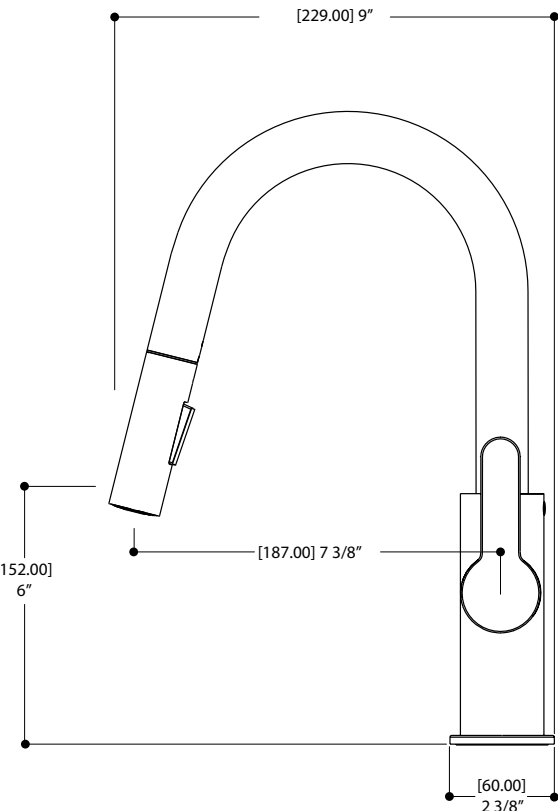

# Barley 6545B

pull-down dual stream mode kitchen faucet

## SPECS AT LARGE

Overall spout projection: 9"  
CC spout projection: 7 3/8"  
Total faucet height: 13 1/8"

Flow rate: 2.2 gpm  
Mounting hole: 1 3/8"  
Counter depth: 1 3/8"

## FEATURES

2 stream modes: aerated + spray  
Lead-free brass construction  
Single volume and temperature lever control  
360° spout rotation  
3/8" connection