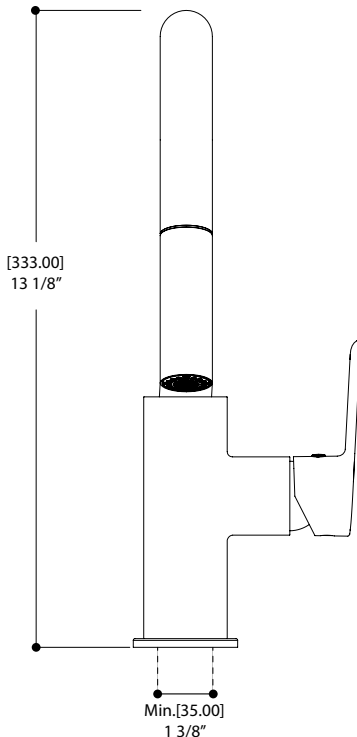

# Barley 6545B

pull-down dual stream mode kitchen faucet

## SPECS AT LARGE

Overall spout projection: 9"  
CC spout projection: 7 3/8"  
Total faucet height: 13 1/8"

Flow rate: 2.2 gpm  
Mounting hole: 1 3/8"  
Counter depth: 1 3/8"

## FEATURES

2 stream modes: aerated + spray  
Lead-free brass construction  
Single volume and temperature lever control  
360° spout rotation  
3/8" connection