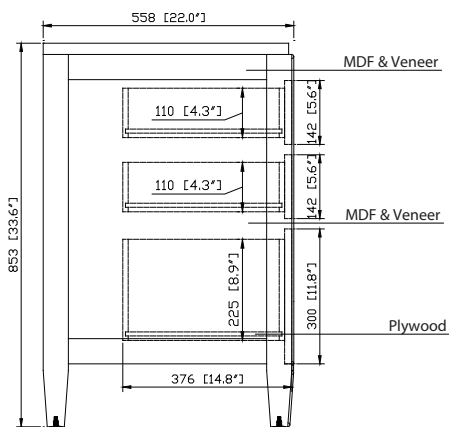

Avanity

BRENTWOOD-V49-NW

Features

- Solid poplar wood frame, Elm veneer MDF
- Hand crafted details
- 2 soft-close doors
- 6 soft-close drawers
- 1 interior shelf
- Antique nickel finished hardware
- Adjustable height levelers

Colors / Finishes

- New Walnut

Nominal Dimension

- 49W x 22D x 33.6H inches

Components

Mirror	BRENTWOOD-M30-NW		
Vanity Top	SUT49BK-R	SUT49GB-R	SUT49CW-R
Sink	CUM20WT-R		

Product Diagrams

Front

Back

Side

Top