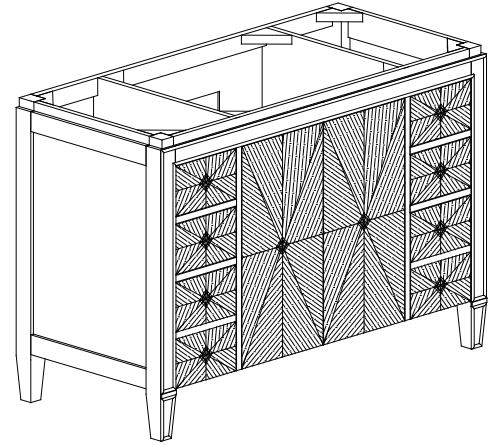

Avanity

BRENTWOOD-V49-NW

Features

- Solid poplar wood frame, Elm veneer MDF
- Hand crafted details
- 2 soft-close doors
- 6 soft-close drawers
- 1 interior shelf
- Antique nickel finished hardware
- Adjustable height levelers

Colors / Finishes

- New Walnut

Nominal Dimension

- 49W x 22D x 33.6H inches

Components

Mirror	BRENTWOOD-M30-NW		
Vanity Top	SUT49BK-R	SUT49GB-R	SUT49CW-R
Sink	CUM20WT-R		

Product Diagrams

Front

Back

Side

Top