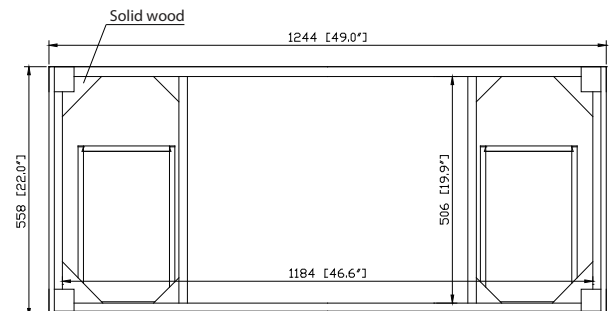

Avanity

BRENTWOOD-V49-NW

Features

- Solid poplar wood frame, Elm veneer MDF
- Hand crafted details
- 2 soft-close doors
- 6 soft-close drawers
- 1 interior shelf
- Antique nickel finished hardware
- Adjustable height levelers

Colors / Finishes

- New Walnut

Nominal Dimension

- 49W x 22D x 33.6H inches

Components

Mirror	BRENTWOOD-M30-NW		
Vanity Top	SUT49BK-R	SUT49GB-R	SUT49CW-R
Sink	CUM20WT-R		

Product Diagrams

Front

Back

Side

Top