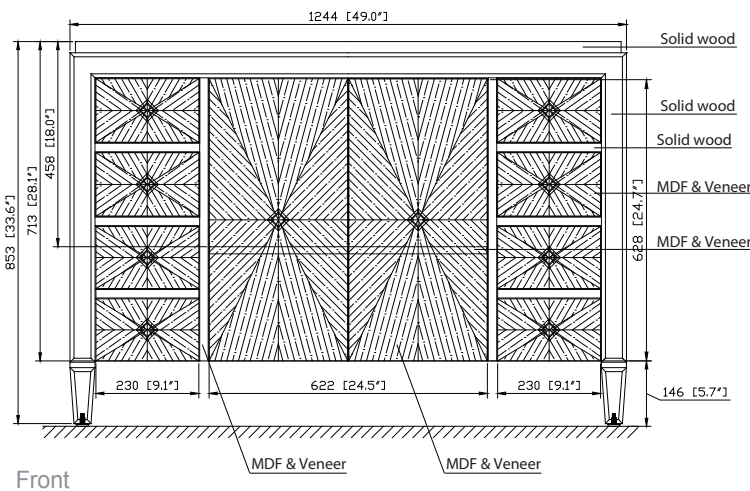

Avanity

BRENTWOOD-V49-NW

Features

- Solid poplar wood frame, Elm veneer MDF
- Hand crafted details
- 2 soft-close doors
- 6 soft-close drawers
- 1 interior shelf
- Antique nickel finished hardware
- Adjustable height levelers

Colors / Finishes

- New Walnut

Nominal Dimension

- 49W x 22D x 33.6H inches

Components

Mirror	BRENTWOOD-M30-NW		
Vanity Top	SUT49BK-R	SUT49GB-R	SUT49CW-R
Sink	CUM20WT-R		

Product Diagrams

Front

Back

Side

Top