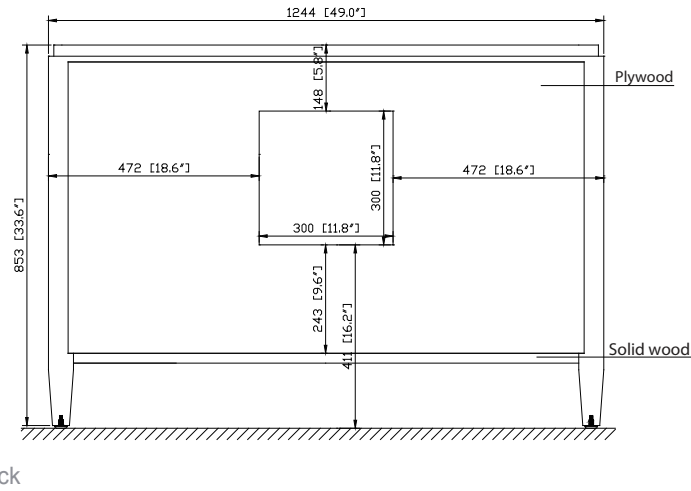

Avanity

BRENTWOOD-V49-NW

Features

- Solid poplar wood frame, Elm veneer MDF
- Hand crafted details
- 2 soft-close doors
- 6 soft-close drawers
- 1 interior shelf
- Antique nickel finished hardware
- Adjustable height levelers

Colors / Finishes

- New Walnut

Nominal Dimension

- 49W x 22D x 33.6H inches

Components

Mirror	BRENTWOOD-M30-NW		
Vanity Top	SUT49BK-R	SUT49GB-R	SUT49CW-R
Sink	CUM20WT-R		

Product Diagrams

Front

Back

Side

Top