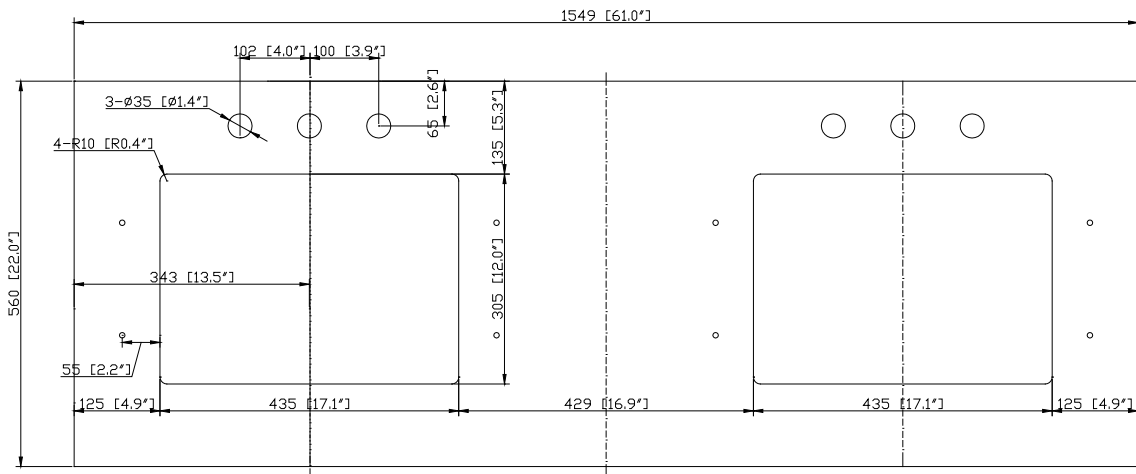

Product Diagrams

Top