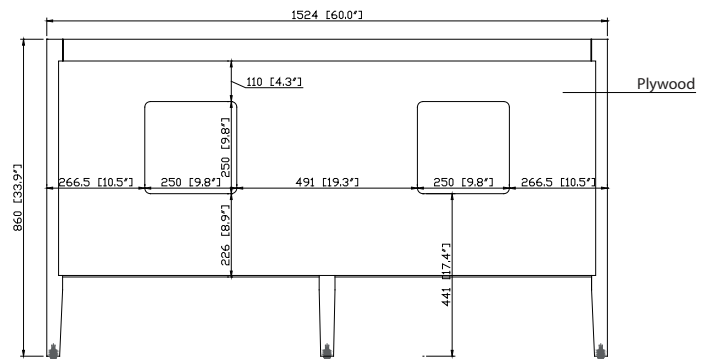

- Taupe Glaze
- White

Nominal Dimension

- 60W x 21.5D x 33.9H (inches)

Components

Mirror	14000-M24-TG	14000-M28-TG	
	14000-M24-WT	14000-M28-WT	
	14000-MC24-TG	14000-MC28-TG	
	14000-MC24-WT	14000-MC28-WT	
Vanity Top	SUT61BK-R	SUT61CW-R	SUT61GB-R
	SUT61BK	SUT61CW	SUT61GB
Sink	CUM20WT-R	CUM18WTX	CUM18LN

Product Diagrams

Front

Back

Side

Top

SUT61BK-R / SUT61CW -R / SUT61GB-R

Features

- Top cutout for dual undermount sinks
- Top pre-drilled for 8" widespread faucet
- 4" backsplash included

Colors / Finishes

- BK - Natural Black Granite
- CW - Natural Carrera White marble
- GB - Natural Galala Beige marble

Nominal Dimension

- 61W x 22D x 1H inches
- 1549 x 560 x 25 mm

Related Items

Sink	CUM20WT-R			
Vanity	BRENTWOOD-V61	BROOKS-V60	HAMILTON-V60	
	LEXINGTON-V60	MADISON-V60	MODERO-V60	THOMPSON-V60

Drain	VC-DRAIN-CP	VC-DRAIN-BN
-------	-------------	-------------

Colors / Finishes

- White

Nominal Dimension

- 20W x 15D x 7.7H inches
- 510 x 381 x 196mm

Product Diagrams

Top

Front