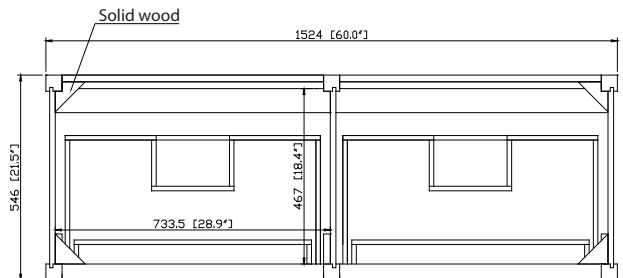

- Taupe Glaze
- White

Nominal Dimension

- 60W x 21.5D x 33.9H (inches)

Components

Mirror	14000-M24-TG	14000-M28-TG	
	14000-M24-WT	14000-M28-WT	
	14000-MC24-TG	14000-MC28-TG	
	14000-MC24-WT	14000-MC28-WT	
Vanity Top	SUT61BK-R	SUT61CW-R	SUT61GB-R
	SUT61BK	SUT61CW	SUT61GB
Sink	CUM20WT-R	CUM18WTX	CUM18LN

Product Diagrams

Front

Back

Side

Top

SUT61BK-R / SUT61CW -R / SUT61GB-R

Features

- Top cutout for dual undermount sinks
- Top pre-drilled for 8" widespread faucet
- 4" backsplash included

Colors / Finishes

- BK - Natural Black Granite
- CW - Natural Carrera White marble
- GB - Natural Galala Beige marble

Nominal Dimension

- 61W x 22D x 1H inches
- 1549 x 560 x 25 mm

Related Items

Sink	CUM20WT-R			
Vanity	BRENTWOOD-V61	BROOKS-V60	HAMILTON-V60	
	LEXINGTON-V60	MADISON-V60	MODERO-V60	THOMPSON-V60

Drain	VC-DRAIN-CP	VC-DRAIN-BN
-------	-------------	-------------

Colors / Finishes

- White

Nominal Dimension

- 20W x 15D x 7.7H inches
- 510 x 381 x 196mm

Product Diagrams

Top

Front