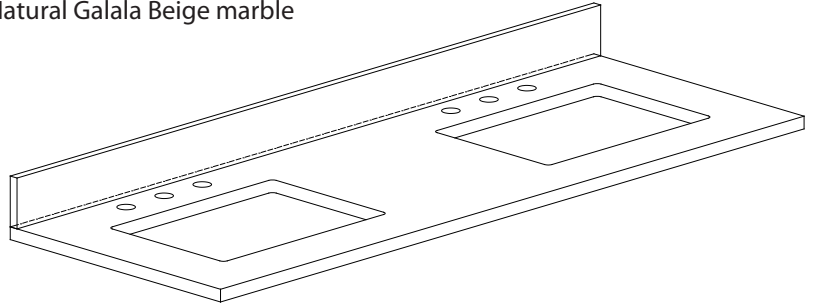

- Taupe Glaze
- White

Nominal Dimension

- 60W x 21.5D x 33.9H (inches)

Components

Mirror	14000-M24-TG	14000-M28-TG	
	14000-M24-WT	14000-M28-WT	
	14000-MC24-TG	14000-MC28-TG	
	14000-MC24-WT	14000-MC28-WT	
Vanity Top	SUT61BK-R	SUT61CW-R	SUT61GB-R
	SUT61BK	SUT61CW	SUT61GB
Sink	CUM20WT-R	CUM18WTX	CUM18LN

Product Diagrams

Front

Back

Side

Top

SUT61BK-R / SUT61CW -R / SUT61GB-R

Features

- Top cutout for dual undermount sinks
- Top pre-drilled for 8" widespread faucet
- 4" backsplash included

Colors / Finishes

- BK - Natural Black Granite
- CW - Natural Carrera White marble
- GB - Natural Galala Beige marble

Nominal Dimension

- 61W x 22D x 1H inches
- 1549 x 560 x 25 mm

Related Items

Sink	CUM20WT-R			
Vanity	BRENTWOOD-V61	BROOKS-V60	HAMILTON-V60	
	LEXINGTON-V60	MADISON-V60	MODERO-V60	THOMPSON-V60

Drain	VC-DRAIN-CP	VC-DRAIN-BN
-------	-------------	-------------

Colors / Finishes

- White

Nominal Dimension

- 20W x 15D x 7.7H inches
- 510 x 381 x 196mm

Product Diagrams

Top

Front