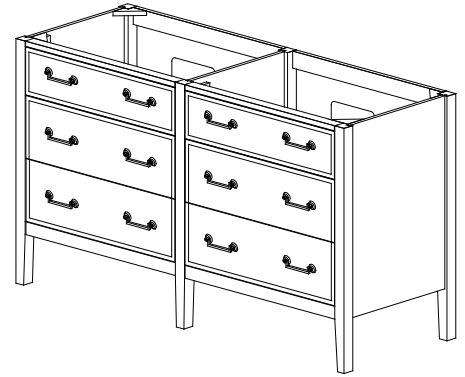

Avanity

DELANO-V60-TG
DELANO-V60-WT

Features

- Solid poplar frame and birch veneer plywood
- 2 flip down drawers
- 4 soft-close drawers
- Black bronze finish hardware
- Adjustable height levelers

Colors / Finishes

- Taupe Glaze
- White

Nominal Dimension

- 60W x 21.5D x 33.9H (inches)

Components

Mirror	14000-M24-TG	14000-M28-TG	
	14000-M24-WT	14000-M28-WT	
	14000-MC24-TG	14000-MC28-TG	
	14000-MC24-WT	14000-MC28-WT	
Vanity Top	SUT61BK-R	SUT61CW-R	SUT61GB-R
	SUT61BK	SUT61CW	SUT61GB
Sink	CUM20WT-R	CUM18WTX	CUM18LN

Product Diagrams

Front

Back

Side

Top

SUT61BK-R / SUT61CW -R / SUT61GB-R

Features

- Top cutout for dual undermount sinks
- Top pre-drilled for 8" widespread faucet
- 4" backsplash included

Drain	VC-DRAIN-CP	VC-DRAIN-BN
-------	-------------	-------------

Colors / Finishes

- White

Nominal Dimension

- 20W x 15D x 7.7H inches
- 510 x 381 x 196mm

Product Diagrams

Top

Front