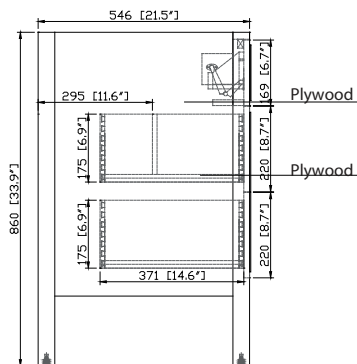

- Taupe Glaze
- White

Nominal Dimension

- 60W x 21.5D x 33.9H (inches)

Components

Mirror	14000-M24-TG	14000-M28-TG	
	14000-M24-WT	14000-M28-WT	
	14000-MC24-TG	14000-MC28-TG	
	14000-MC24-WT	14000-MC28-WT	
Vanity Top	SUT61BK-R	SUT61CW-R	SUT61GB-R
	SUT61BK	SUT61CW	SUT61GB
Sink	CUM20WT-R	CUM18WTX	CUM18LN

Product Diagrams

Front

Back

Side

Top

SUT61BK-R / SUT61CW -R / SUT61GB-R

Features

- Top cutout for dual undermount sinks
- Top pre-drilled for 8" widespread faucet
- 4" backsplash included

Colors / Finishes

- BK - Natural Black Granite
- CW - Natural Carrera White marble
- GB - Natural Galala Beige marble

Nominal Dimension

- 61W x 22D x 1H inches
- 1549 x 560 x 25 mm

Related Items

Sink	CUM20WT-R			
Vanity	BRENTWOOD-V61	BROOKS-V60	HAMILTON-V60	
	LEXINGTON-V60	MADISON-V60	MODERO-V60	THOMPSON-V60

Drain	VC-DRAIN-CP	VC-DRAIN-BN
-------	-------------	-------------

Colors / Finishes

- White

Nominal Dimension

- 20W x 15D x 7.7H inches
- 510 x 381 x 196mm

Product Diagrams

Top

Front