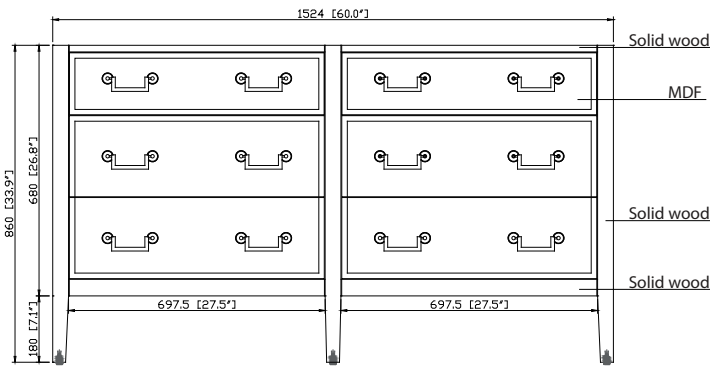

- Taupe Glaze
- White

Nominal Dimension

- 60W x 21.5D x 33.9H (inches)

Components

Mirror	14000-M24-TG	14000-M28-TG	
	14000-M24-WT	14000-M28-WT	
	14000-MC24-TG	14000-MC28-TG	
	14000-MC24-WT	14000-MC28-WT	
Vanity Top	SUT61BK-R	SUT61CW-R	SUT61GB-R
	SUT61BK	SUT61CW	SUT61GB
Sink	CUM20WT-R	CUM18WTX	CUM18LN

Product Diagrams

Front

Back

Side

Top

SUT61BK-R / SUT61CW -R / SUT61GB-R

Features

- Top cutout for dual undermount sinks
- Top pre-drilled for 8" widespread faucet
- 4" backsplash included

Colors / Finishes

- BK - Natural Black Granite
- CW - Natural Carrera White marble
- GB - Natural Galala Beige marble

Nominal Dimension

- 61W x 22D x 1H inches
- 1549 x 560 x 25 mm

Related Items

Sink	CUM20WT-R			
Vanity	BRENTWOOD-V61	BROOKS-V60	HAMILTON-V60	
	LEXINGTON-V60	MADISON-V60	MODERO-V60	THOMPSON-V60

Drain	VC-DRAIN-CP	VC-DRAIN-BN
-------	-------------	-------------

Colors / Finishes

- White

Nominal Dimension

- 20W x 15D x 7.7H inches
- 510 x 381 x 196mm

Product Diagrams

Top

Front