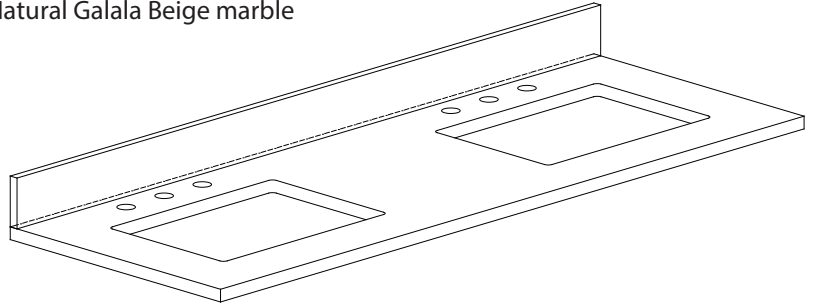

## Nominal Dimension / Dimension Nominale

- 60W x 21.5D x 34H inches | 1524 x 546 x 864 mm

### Features

- Top cutout for dual undermount sinks
- Top pre-drilled for 8" widespread faucet
- 4" backsplash included

### Nominal Dimension

- 61W x 22D x 1H inches
- 1549 x 560 x 25 mm